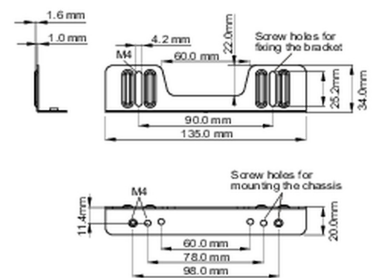

■ ProLite TF1015MC

<Bracket A>

<Bracket B>

■ ProLite TF1515MC / ProLite TF2415MC

<Bracket A>

<Bracket B>

All trademarks and registered trademarks acknowledged. E & O E. Specification subject to change without notice. All LCD's comply with ISO-9241-307:2008 in connection with pixel defects.