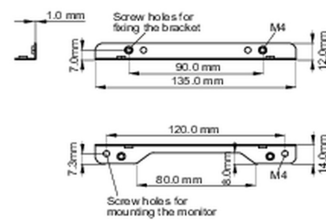

■ ProLite TF1015MC

<Bracket A>

<Bracket B>

■ ProLite TF1515MC / ProLite TF2415MC

<Bracket A>

<Bracket B>

All trademarks and registered trademarks acknowledged. E & O E. Specification subject to change without notice. All LCD's comply with ISO-9241-307:2008 in connection with pixel defects.