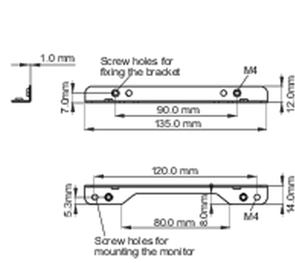

<Bracket B>

### 02 ÖLÇÜLER / AĞIRLIK

■ ProLite TF1215MC

<Bracket A>

<Bracket B>

■ ProLite TF2215MC

<Bracket A>

<Bracket B>

All trademarks and registered trademarks acknowledged. E & O E. Specification subject to change without notice. All LCD's comply with ISO-9241-307:2008 in connection with pixel defects.