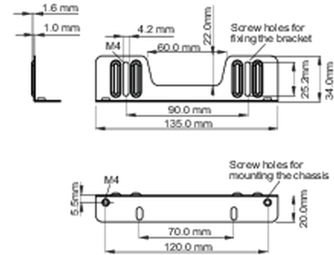

### 01 TEKNİK ÖZELLİK

Tip

montaj braketi

■ ProLite TF1215MC

<Bracket A>

<Bracket B>

■ ProLite TF2215MC

<Bracket A>

<Bracket B>

### 02 ÖLÇÜLER / AĞIRLIK

■ ProLite TF1215MC

<Bracket A>

<Bracket B>

■ ProLite TF2215MC

<Bracket A>

<Bracket B>

All trademarks and registered trademarks acknowledged. E & O E. Specification subject to change without notice. All LCD's comply with ISO-9241-307:2008 in connection with pixel defects.