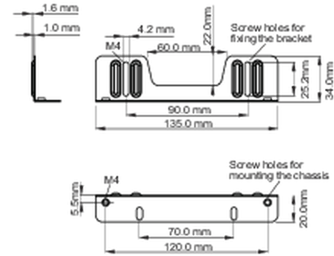

### 02 ÖLÇÜLER / AĞIRLIK

■ ProLite TF1215MC

<Bracket A>

<Bracket B>

■ ProLite TF2215MC

<Bracket A>

<Bracket B>

All trademarks and registered trademarks acknowledged. E & O E. Specification subject to change without notice. All LCD's comply with ISO-9241-307:2008 in connection with pixel defects.