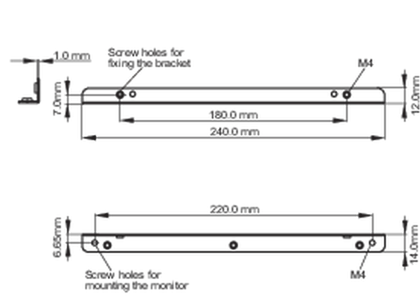

### 02 ÖLÇÜLER / AĞIRLIK

■ ProLite TF1215MC

<Bracket A>

<Bracket B>

■ ProLite TF2215MC

<Bracket A>

<Bracket B>

All trademarks and registered trademarks acknowledged. E & O E. Specification subject to change without notice. All LCD's comply with ISO-9241-307:2008 in connection with pixel defects.