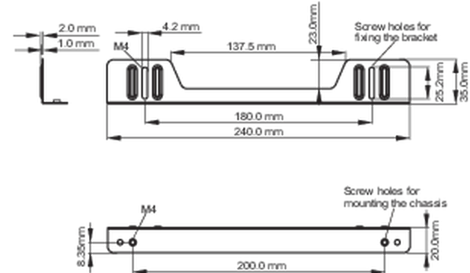

### 02 ÖLÇÜLER / AĞIRLIK

■ ProLite TF1215MC

<Bracket A>

<Bracket B>

■ ProLite TF2215MC

<Bracket A>

<Bracket B>

All trademarks and registered trademarks acknowledged. E & O E. Specification subject to change without notice. All LCD's comply with ISO-9241-307:2008 in connection with pixel defects.