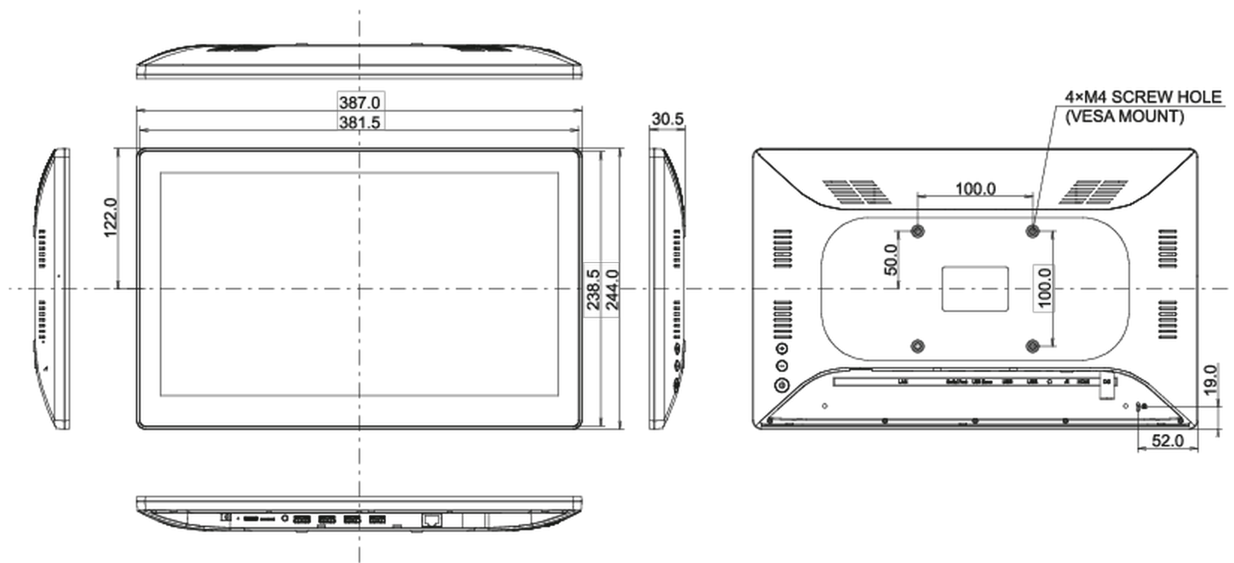

10 DIMENSIONES / PESO

Producto dimensiones W x H x D 387 x 244 x 30.5mm

Dimensiones de la caja (ancho x alto x fondo) 477 x 295 x 75mm

Peso (sin caja) 1.5kg

Peso (con caja) 2.4kg

Código EAN 4948570118014

All trademarks and registered trademarks acknowledged. E & O E. Specification subject to change without notice. All LCD's comply with ISO-9241-307:2008 in connection with pixel defects.