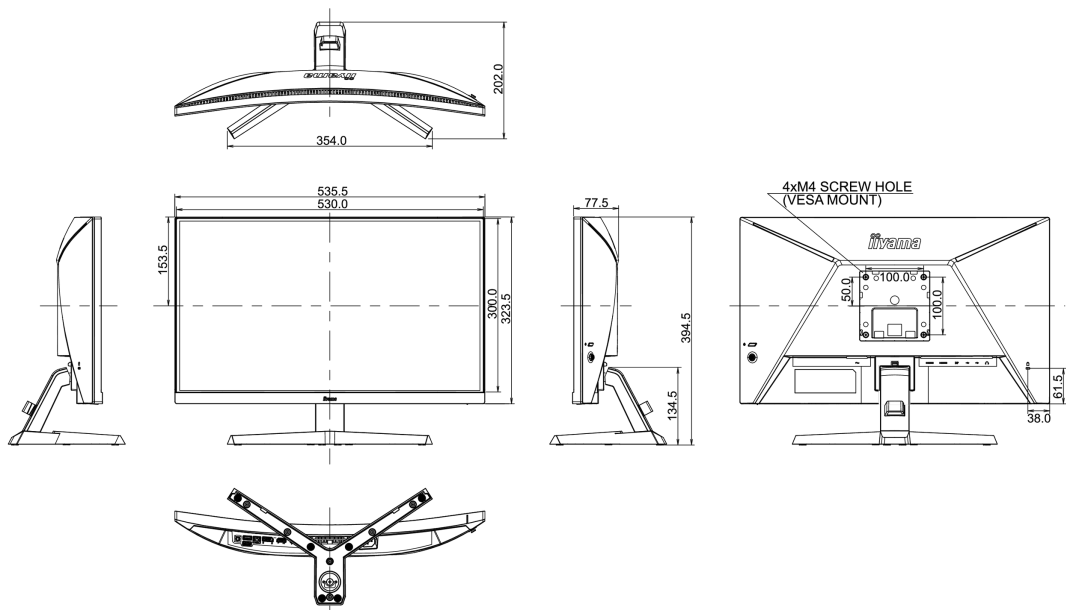

## 04 MECHANICAL

Display position adjustments	tilt
Tilt angle	22° up; 5° down
VESA mounting	100 x 100mm
Cable management system	yes

## 08 DIMENSIONS / WEIGHT

Product dimensions W x H x D	535.5 x 394.5 x 202mm
Box dimensions W x H x D	612 x 408 x 190mm
Weight (without box)	3.7kg
Weight (with box)	4.8kg
EAN code	4948570117703

*All trademarks and registered trademarks acknowledged. E & O E. Specification subject to change without notice. All LCD's comply with ISO-9241-307:2008 in connection with pixel defects.*