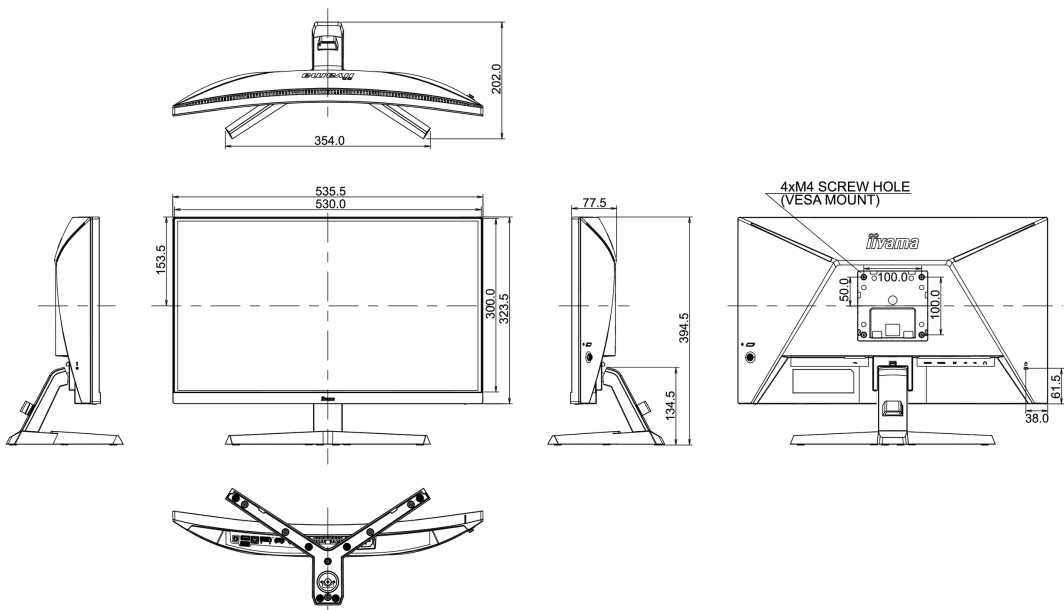

04 MECHANICAL

Display position adjustments	tilt
Tilt angle	22° up; 5° down
VESA mounting	100 x 100mm
Cable management system	yes

05 ACCESSORIES INCLUDED

Cables	power, USB, DP
Other	quick start guide, safety guide

08 DIMENSIONS / WEIGHT

Product dimensions W x H x D	535.5 x 394.5 x 202mm
Box dimensions W x H x D	612 x 408 x 190mm
Weight (without box)	3.7kg
Weight (with box)	4.8kg
EAN code	4948570117703

All trademarks and registered trademarks acknowledged. E & O E. Specification subject to change without notice. All LCD's comply with ISO-9241-307:2008 in connection with pixel defects.