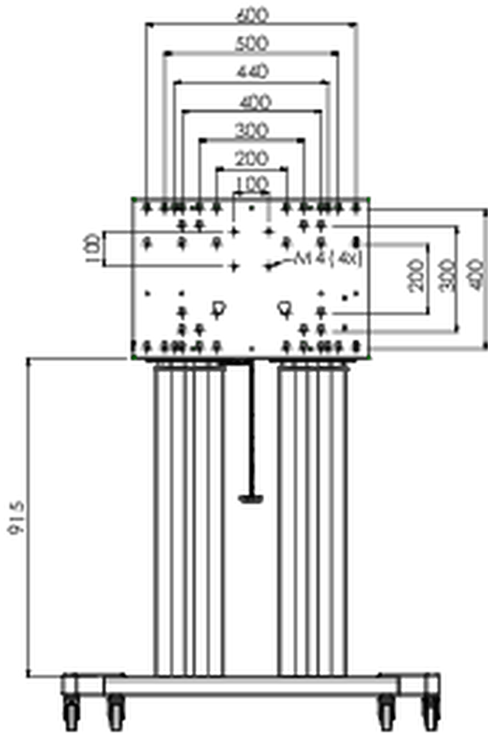

### Floor lift XL on wheels for flat touch screens up to 160kg with lockable lid for protection

A motorized trolley for touch screens up to VESA 800x600. What makes this product so unique is its screen flexibility and installation ease, within just three steps the product is installed and ready for use. This wheeled stand with electrical height adjustment has continuous and silent height adjustment and an integrated screen bracket containing most VESA patterns, making it suitable for almost every display. The embedded VESA bracket has another special feature, it can be used as support for a Desktop PC at the back. Max supported display size is 98", max weight is 160 kg. This kit includes the adapter set [MD 052B7288](#).

#### 01 SPECIFIKACE

|                   |                               |
|-------------------|-------------------------------|
| Type              | Floor lift on wheels          |
| Height adjustment | 600mm, 1295,5 - 1895,5mm      |
| Váha max.         | 160kg / monitor               |
| VESA maximum      | 800 x 600mm                   |
| Extra             | electrical speed up to 20mm/s |

## 02 ROZMĚRY / HMOTNOST

Váha (bez balení)

71kg

EAN code

4948570032587

### 03 SOUVÍSEJÍCÍ INFORMACE

Související produkty

[MD 052B7285](#)

Všechny ochranné známky jsou registrovány a chráněny. Vyhrazené právo na změny. Veškeré ploché panely LCD splňují normu ISO-9241-307:2008 v oblasti počtu vadných pixelů.