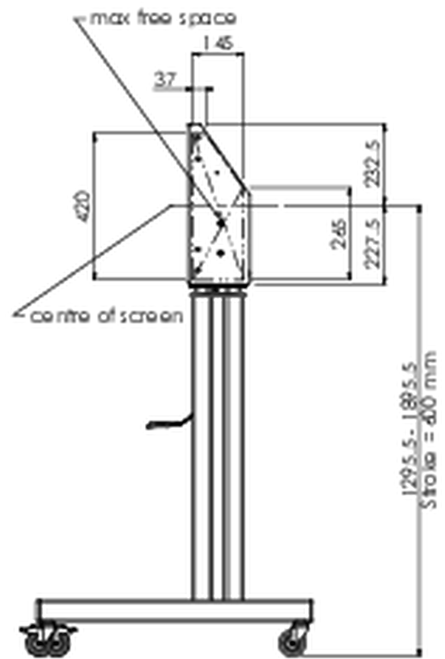

### Floor lift XL on wheels for flat touch screens up to 160kg with lockable lid for protection

A motorized trolley for touch screens up to VESA 800x600. What makes this product so unique is its screen flexibility and installation ease, within just three steps the product is installed and ready for use. This wheeled stand with electrical height adjustment has continuous and silent height adjustment and an integrated screen bracket containing most VESA patterns, making it suitable for almost every display. The embedded VESA bracket has another special feature, it can be used as support for a Desktop PC at the back. Max supported display size is 98", max weight is 160 kg. This kit includes the adapter set [MD 052B7288](#).

#### 01 SPECIFIKACE

|                   |                               |
|-------------------|-------------------------------|
| Type              | Floor lift on wheels          |
| Height adjustment | 600mm, 1295,5 - 1895,5mm      |
| Váha max.         | 160kg / monitor               |
| VESA maximum      | 800 x 600mm                   |
| Extra             | electrical speed up to 20mm/s |

## 02 ROZMĚRY / HMOTNOST

Váha (bez balení)

71kg

EAN code

4948570032587