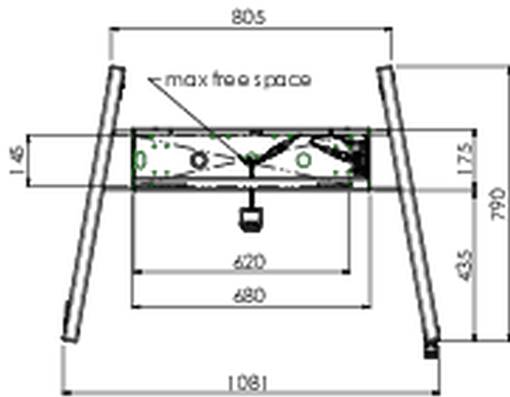

### Floor lift XL on wheels for flat touch screens up to 160kg with lockable lid for protection

A motorized trolley for touch screens up to VESA 800x600. What makes this product so unique is its screen flexibility and installation ease, within just three steps the product is installed and ready for use. This wheeled stand with electrical height adjustment has continuous and silent height adjustment and an integrated screen bracket containing most VESA patterns, making it suitable for almost every display. The embedded VESA bracket has another special feature, it can be used as support for a Desktop PC at the back. Max supported display size is 98", max weight is 160 kg. This kit includes the adapter set [MD 052B7288](#).

#### 01 SPECIFIKACE

|                   |                               |
|-------------------|-------------------------------|
| Type              | Floor lift on wheels          |
| Height adjustment | 600mm, 1295,5 - 1895,5mm      |
| Váha max.         | 160kg / monitor               |
| VESA maximum      | 800 x 600mm                   |
| Extra             | electrical speed up to 20mm/s |

## 02 ROZMĚRY / HMOTNOST

Váha (bez balení)

71kg

EAN code

4948570032587