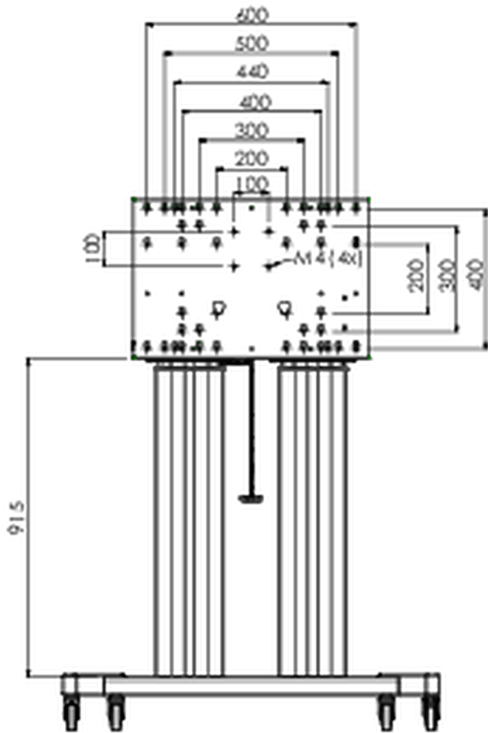

### Floor lift XL on wheels for flat touch screens up to 160kg with lockable lid for protection

A motorized trolley for touch screens up to VESA 800x600. What makes this product so unique is its screen flexibility and installation ease, within just three steps the product is installed and ready for use. This wheeled stand with electrical height adjustment has continuous and silent height adjustment and an integrated screen bracket containing most VESA patterns, making it suitable for almost every display. The embedded VESA bracket has another special feature, it can be used as support for a Desktop PC at the back. Max supported display size is 98", max weight is 160 kg. This kit includes the adapter set [MD 052B7288](#).

#### 01 SPECIFIKACE

|                   |                               |
|-------------------|-------------------------------|
| Type              | Floor lift on wheels          |
| Height adjustment | 600mm, 1295,5 - 1895,5mm      |
| Váha max.         | 160kg / monitor               |
| VESA maximum      | 800 x 600mm                   |
| Extra             | electrical speed up to 20mm/s |

## 02 ROZMĚRY / HMOTNOST

Váha (bez balení)

71kg

EAN code

4948570032587