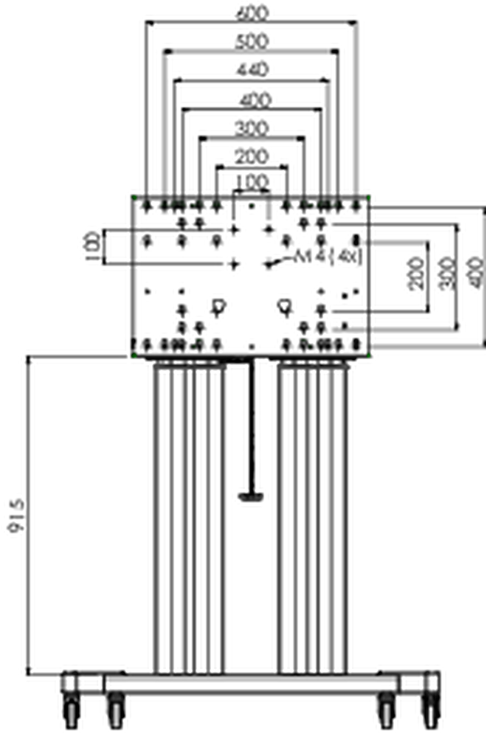

Floor lift XL on wheels for flat touch screens up to 160kg with lockable lid for protection

A motorized trolley for touch screens up to VESA 800x600. What makes this product so unique is its screen flexibility and installation ease, within just three steps the product is installed and ready for use. This wheeled stand with electrical height adjustment has continuous and silent height adjustment and an integrated screen bracket containing most VESA patterns, making it suitable for almost every display. The embedded VESA bracket has another special feature, it can be used as support for a Desktop PC at the back. Max supported display size is 98", max weight is 160 kg. This kit includes the adapter set [MD 052B7288](#).

01 TECHNICAL SPECIFICATION

Type	Floor lift on wheels
Height adjustment	600mm, 1295,5 - 1895,5mm
Max weight capacity	160kg / monitor
VESA maximum	800 x 600mm
Extra	electrical speed up to 20mm/s

02 DIMENSIONS / WEIGHT

Weight (without box)

71kg

EAN code

4948570032587

03 RELATED INFORMATION

Related products

[MD 052B7285](#)

All trademarks and registered trademarks acknowledged. E & O E. Specification subject to change without notice. All LCD's comply with ISO-9241-307:2008 in connection with pixel defects.