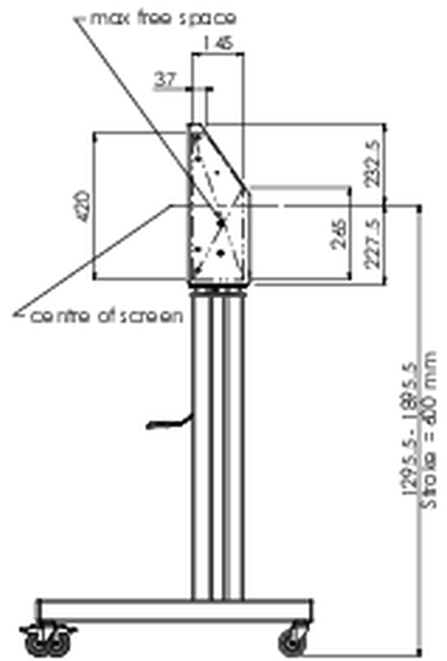

Floor lift XL on wheels for flat touch screens up to 160kg with lockable lid for protection

A motorized trolley for touch screens up to VESA 800x600. What makes this product so unique is its screen flexibility and installation ease, within just three steps the product is installed and ready for use. This wheeled stand with electrical height adjustment has continuous and silent height adjustment and an integrated screen bracket containing most VESA patterns, making it suitable for almost every display. The embedded VESA bracket has another special feature, it can be used as support for a Desktop PC at the back. Max supported display size is 98", max weight is 160 kg. This kit includes the adapter set [MD 052B7288](#).

01 TECHNICAL SPECIFICATION

Type	Floor lift on wheels
Height adjustment	600mm, 1295,5 - 1895,5mm
Max weight capacity	160kg / monitor
VESA maximum	800 x 600mm
Extra	electrical speed up to 20mm/s

02 DIMENSIONS / WEIGHT

Weight (without box)

71kg

EAN code

4948570032587

03 RELATED INFORMATION

Related products

[MD 052B7285](#)

All trademarks and registered trademarks acknowledged. E & O E. Specification subject to change without notice. All LCD's comply with ISO-9241-307:2008 in connection with pixel defects.