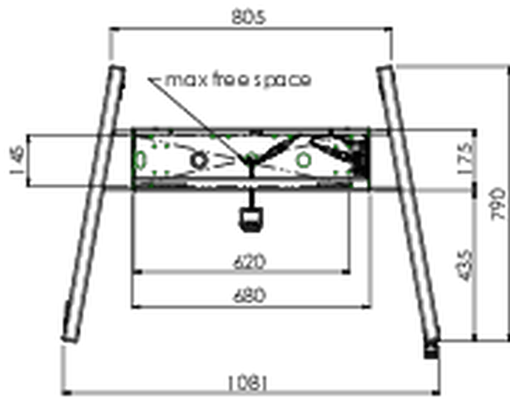

Floor lift XL on wheels for flat touch screens up to 160kg with lockable lid for protection

A motorized trolley for touch screens up to VESA 800x600. What makes this product so unique is its screen flexibility and installation ease, within just three steps the product is installed and ready for use. This wheeled stand with electrical height adjustment has continuous and silent height adjustment and an integrated screen bracket containing most VESA patterns, making it suitable for almost every display. The embedded VESA bracket has another special feature, it can be used as support for a Desktop PC at the back. Max supported display size is 98", max weight is 160 kg. This kit includes the adapter set [MD 052B7288](#).

01 TECHNICAL SPECIFICATION

Type	Floor lift on wheels
Height adjustment	600mm, 1295,5 - 1895,5mm
Max weight capacity	160kg / monitor
VESA maximum	800 x 600mm
Extra	electrical speed up to 20mm/s

02 DIMENSIONS / WEIGHT

Weight (without box)

71kg

EAN code

4948570032587

03 RELATED INFORMATION

Related products

[MD 052B7285](#)

All trademarks and registered trademarks acknowledged. E & O E. Specification subject to change without notice. All LCD's comply with ISO-9241-307:2008 in connection with pixel defects.