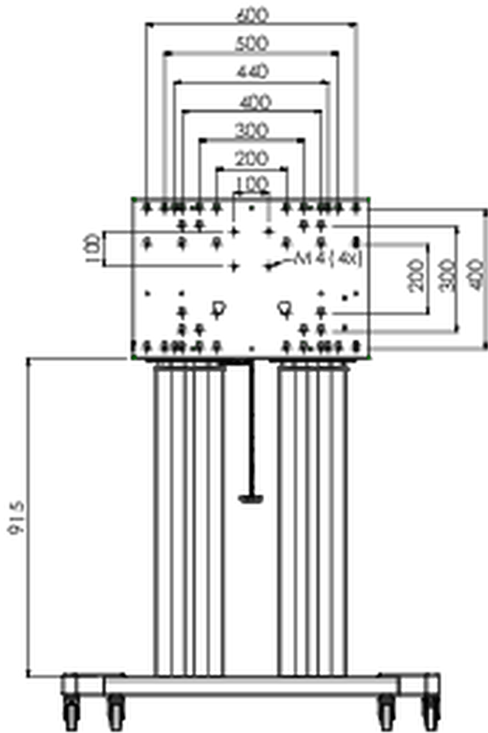

Floor lift XL on wheels for flat touch screens up to 160kg with lockable lid for protection

A motorized trolley for touch screens up to VESA 800x600. What makes this product so unique is its screen flexibility and installation ease, within just three steps the product is installed and ready for use. This wheeled stand with electrical height adjustment has continuous and silent height adjustment and an integrated screen bracket containing most VESA patterns, making it suitable for almost every display. The embedded VESA bracket has another special feature, it can be used as support for a Desktop PC at the back. Max supported display size is 98", max weight is 160 kg. This kit includes the adapter set [MD 052B7288](#).

01 TECHNICAL SPECIFICATION

Type	Floor lift on wheels
Height adjustment	600mm, 1295,5 - 1895,5mm
Max weight capacity	160kg / monitor
VESA maximum	800 x 600mm
Extra	electrical speed up to 20mm/s

02 DIMENSIONS / WEIGHT

Weight (without box)

71kg

EAN code

4948570032587

03 RELATED INFORMATION

Related products

[MD 052B7285](#)

All trademarks and registered trademarks acknowledged. E & O E. Specification subject to change without notice. All LCD's comply with ISO-9241-307:2008 in connection with pixel defects.