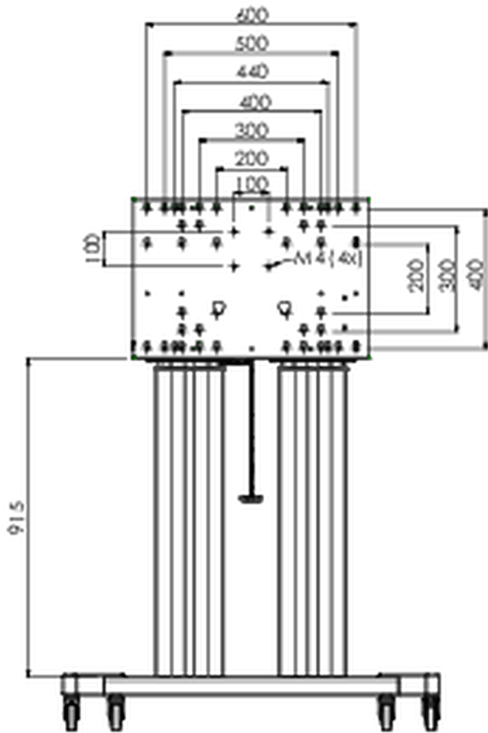

## Floor lift XL on wheels for flat touch screens up to 160kg with lockable lid for protection

A motorized trolley for touch screens up to VESA 800x600. What makes this product so unique is its screen flexibility and installation ease, within just three steps the product is installed and ready for use. This wheeled stand with electrical height adjustment has continuous and silent height adjustment and an integrated screen bracket containing most VESA patterns, making it suitable for almost every display. The embedded VESA bracket has another special feature, it can be used as support for a Desktop PC at the back. Max supported display size is 98", max weight is 160 kg. This kit includes the adapter set [MD 052B7288](#).

### 01 TECHNIKAI PARAMÉTEREK

Típus	Floor lift on wheels
Magasság beállítása	600mm, 1295,5 - 1895,5mm
Maximális teherbírás	160kg / monitor
VESA maximum	800 x 600mm
Extra	electrical speed up to 20mm/s

## 02 MÉRETEK / SÚLY

Súly (doboz nélkül)

71kg

EAN kód

4948570032587