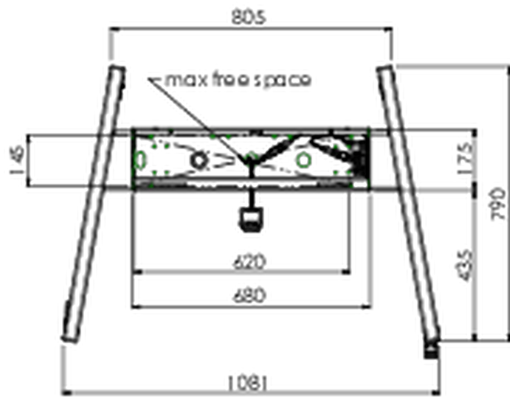

## Floor lift XL on wheels for flat touch screens up to 160kg with lockable lid for protection

A motorized trolley for touch screens up to VESA 800x600. What makes this product so unique is its screen flexibility and installation ease, within just three steps the product is installed and ready for use. This wheeled stand with electrical height adjustment has continuous and silent height adjustment and an integrated screen bracket containing most VESA patterns, making it suitable for almost every display. The embedded VESA bracket has another special feature, it can be used as support for a Desktop PC at the back. Max supported display size is 98", max weight is 160 kg. This kit includes the adapter set [MD 052B7288](#).

### 01 TECHNIKAI PARAMÉTEREK

Típus	Floor lift on wheels
Magasság beállítása	600mm, 1295,5 - 1895,5mm
Maximális teherbírás	160kg / monitor
VESA maximum	800 x 600mm
Extra	electrical speed up to 20mm/s

## 02 MÉRETEK / SÚLY

Súly (doboz nélkül)

71kg

EAN kód

4948570032587