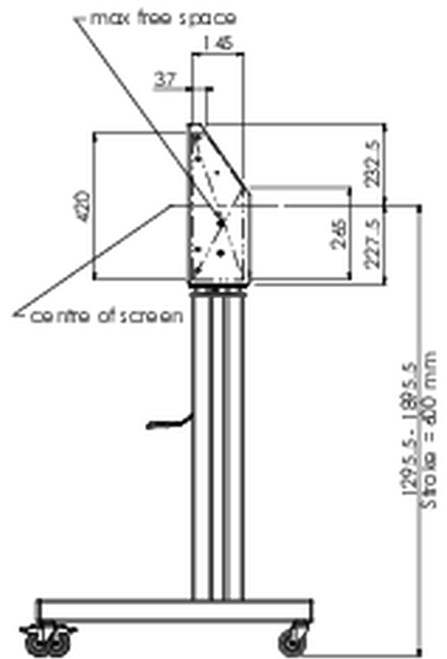

## Floor lift XL on wheels for flat touch screens up to 160kg with lockable lid for protection

A motorized trolley for touch screens up to VESA 800x600. What makes this product so unique is its screen flexibility and installation ease, within just three steps the product is installed and ready for use. This wheeled stand with electrical height adjustment has continuous and silent height adjustment and an integrated screen bracket containing most VESA patterns, making it suitable for almost every display. The embedded VESA bracket has another special feature, it can be used as support for a Desktop PC at the back. Max supported display size is 98", max weight is 160 kg. This kit includes the adapter set [MD 052B7288](#).

### 01 TECHNIKAI PARAMÉTEREK

Típus	Floor lift on wheels
Magasság beállítása	600mm, 1295,5 - 1895,5mm
Maximális teherbírás	160kg / monitor
VESA maximum	800 x 600mm
Extra	electrical speed up to 20mm/s

## 02 MÉRETEK / SÚLY

Súly (doboz nélkül)

71kg

EAN kód

4948570032587