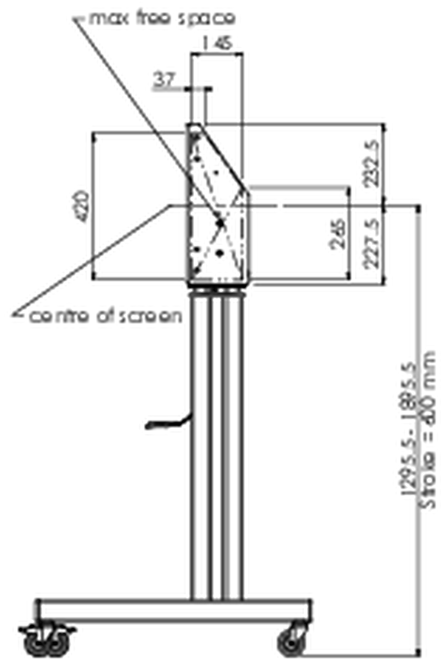

## Floor lift XL on wheels for flat touch screens up to 160kg with lockable lid for protection

A motorized trolley for touch screens up to VESA 800x600. What makes this product so unique is its screen flexibility and installation ease, within just three steps the product is installed and ready for use. This wheeled stand with electrical height adjustment has continuous and silent height adjustment and an integrated screen bracket containing most VESA patterns, making it suitable for almost every display. The embedded VESA bracket has another special feature, it can be used as support for a Desktop PC at the back. Max supported display size is 98", max weight is 160 kg. This kit includes the adapter set [MD 052B7288](#).

### 01 TECHNIKAI PARAMÉTEREK

Típus	Floor lift on wheels
Magasság beállítása	600mm, 1295,5 - 1895,5mm
Maximális teherbírás	160kg / monitor
VESA maximum	800 x 600mm
Extra	electrical speed up to 20mm/s

## 02 MÉRETEK / SÚLY

Súly (doboz nélkül)

71kg

EAN kód

4948570032587