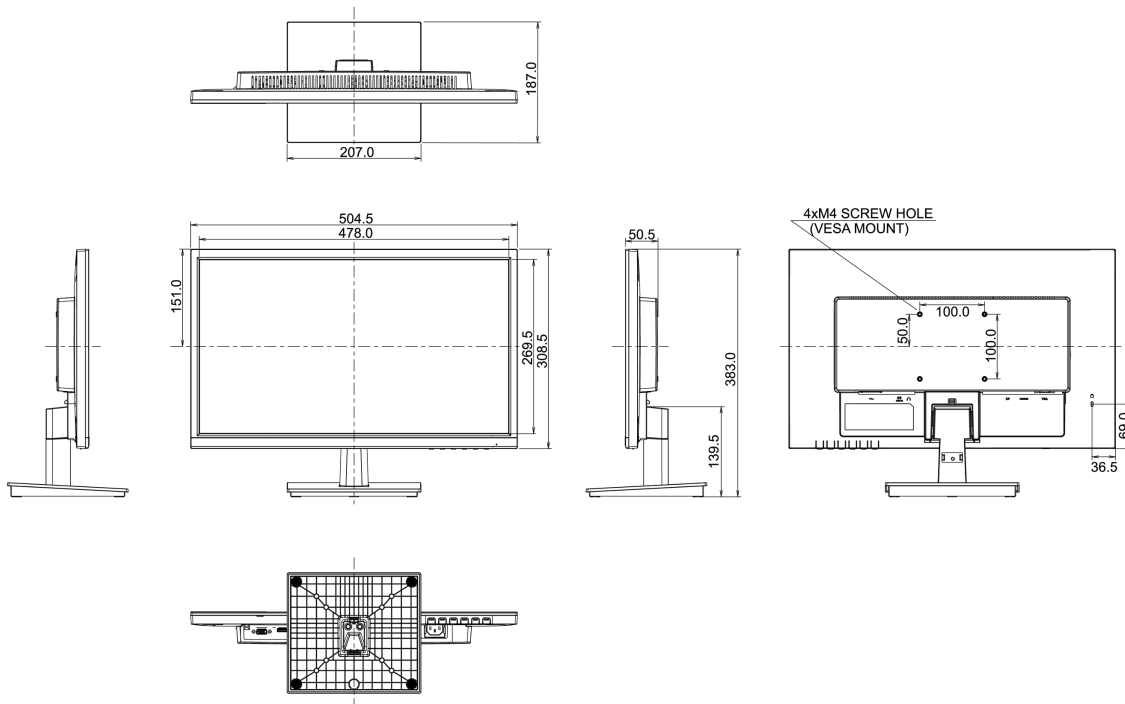

Klasa energetske efikasnosti (Regulation (EU) 2017/1369)

D

REACH SVHC

iznad 0.1%: Olova

08 DIMENZIJE / TEŽINA

Dimenzije proizvoda Š x V x D

504.5 x 383 x 187mm

Dimenzije kutije Š x V x D

633 x 139 x 420mm

Težina (bez kutije)

3.1kg

Težina (sa kutijom)

4.2kg

EAN kod

4948570117819

All trademarks and registered trademarks acknowledged. E & O E. Specification subject to change without notice. All LCD's comply with ISO-9241-307:2008 in connection with pixel defects.