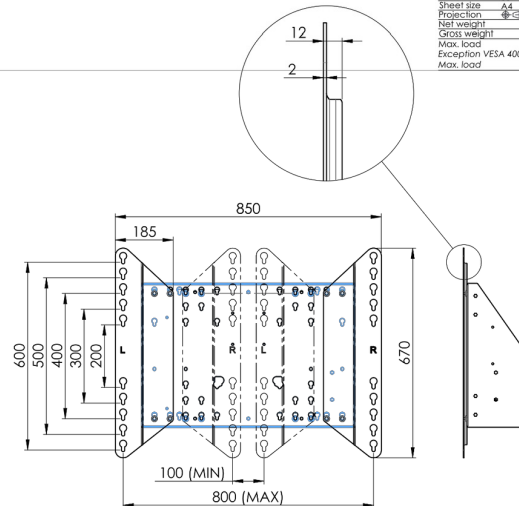

02 DIMENSIONS / WEIGHT

Weight (without box)

52kg

EAN code

4948570032600