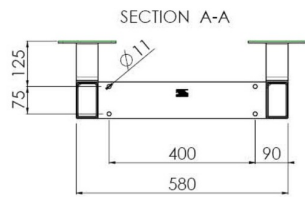

All trademarks and registered trademarks acknowledged. E & O E. Specification subject to change without notice. All LCD's comply with ISO-9241-307:2008 in connection with pixel defects.