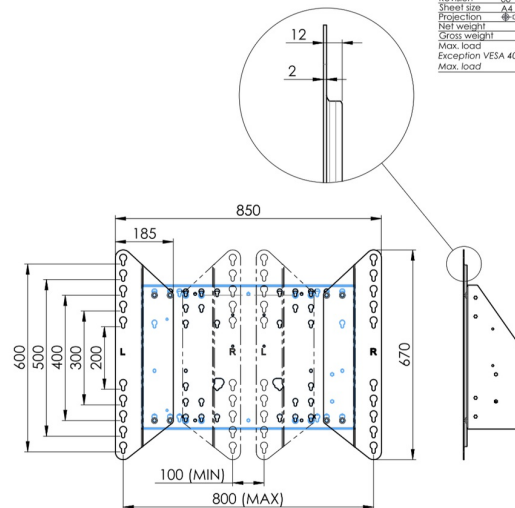

All trademarks and registered trademarks acknowledged. E & O E. Specification subject to change without notice. All LCD's comply with ISO-9241-307:2008 in connection with pixel defects.