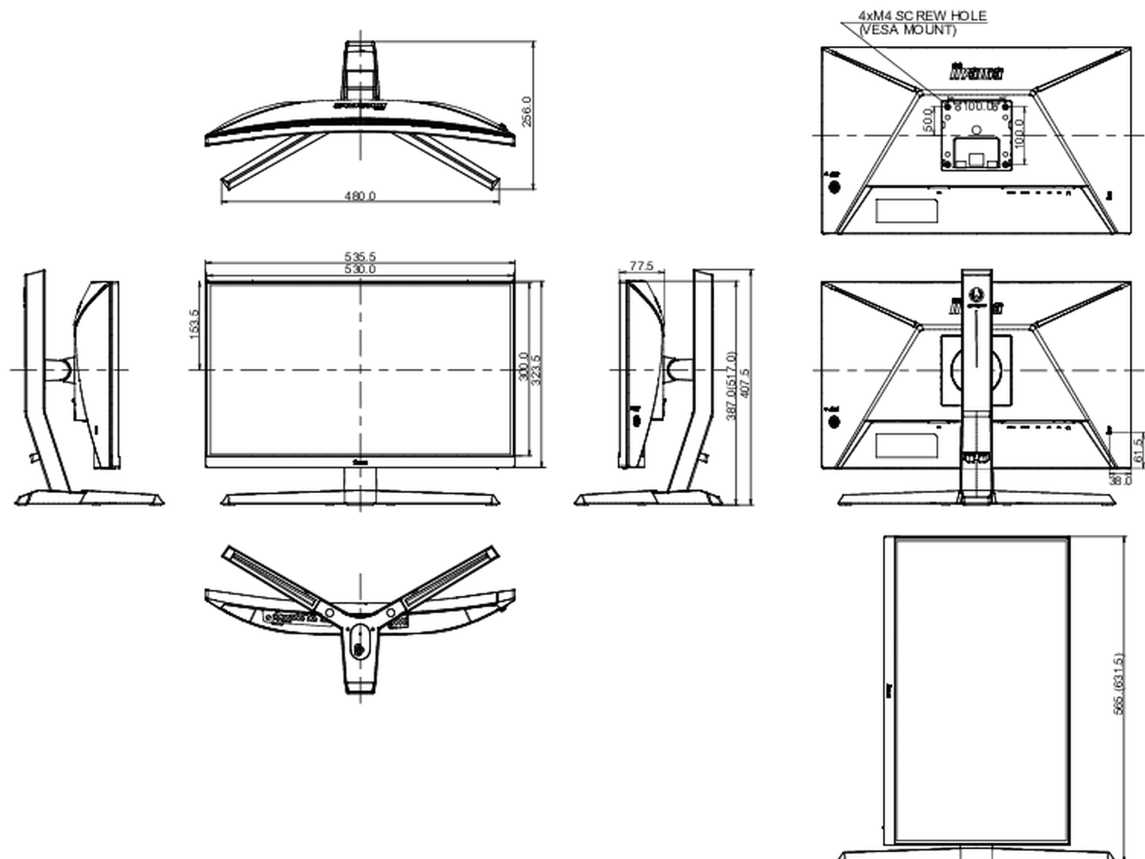

## 08 DIMENZIJE / TEŽINA

Dimenzije proizvoda Š x V x D	535.5 x 387 (517) x 256mm
Dimenzije kutije Š x V x D	694 x 506 x 221mm
Težina (bez kutije)	4.8kg
Težina (sa kutijom)	6.8kg
EAN kod	4948570118144

*All trademarks and registered trademarks acknowledged. E & O E. Specification subject to change without notice. All LCD's comply with ISO-9241-307:2008 in connection with pixel defects.*