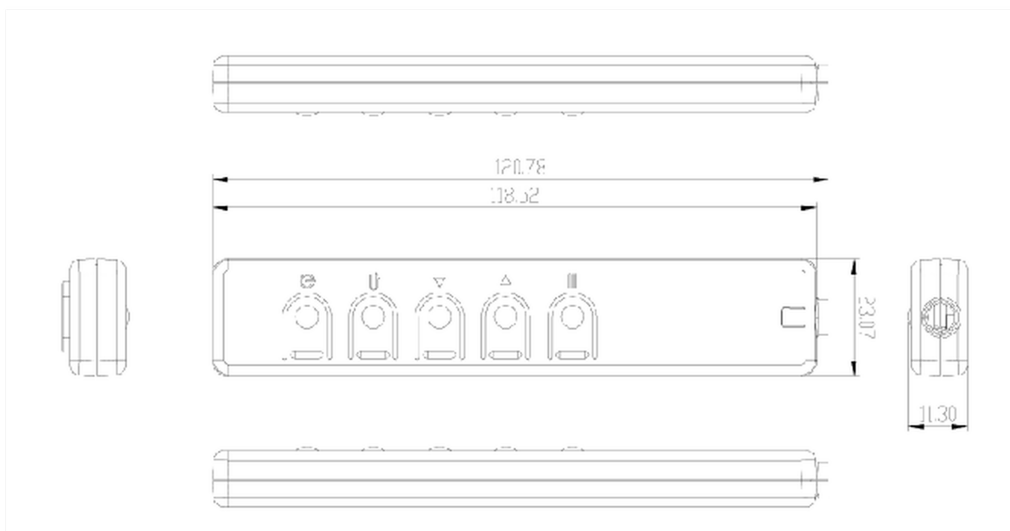

External control pad for TFxx39 Series

This external control pad is specially for the open frame touch monitors of the 39 Series.

01 DIMENSIONS / WEIGHT

EAN code

4948570032693

All trademarks and registered trademarks acknowledged. E & O E. Specification subject to change without notice. All LCD's comply with ISO-9241-307:2008 in connection with pixel defects.