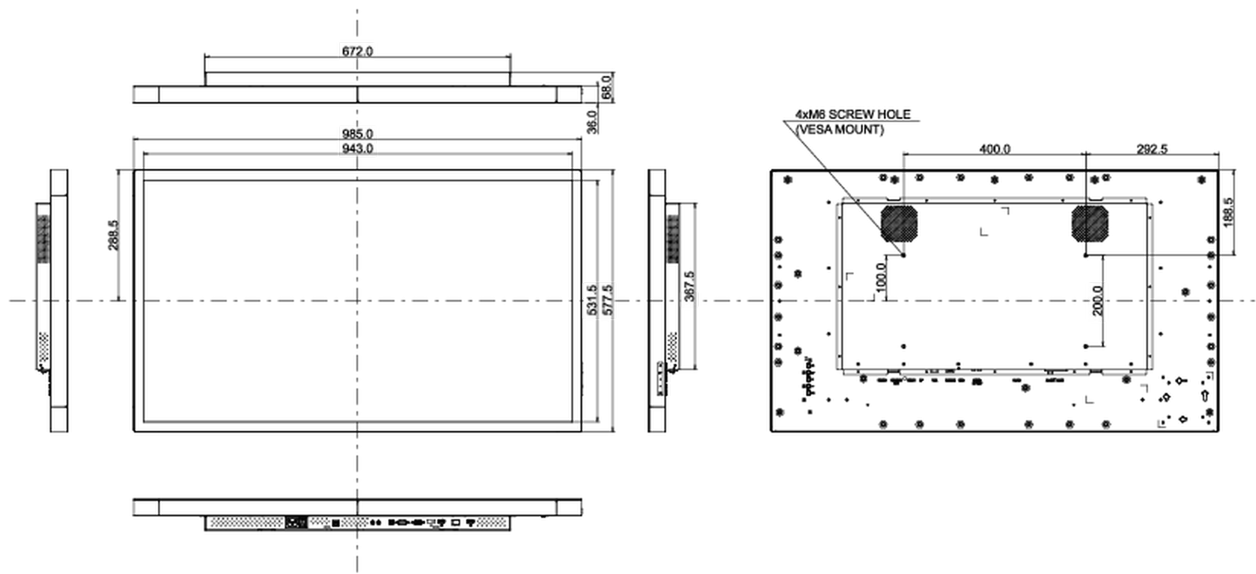

## 10 DIMENZIJE / TEŽINA

Dimenzije proizvoda Š x V x D	985 x 577.5 x 68mm
Dimenzije kutije Š x V x D	1070 x 700 x 200mm
Težina (bez kutije)	23kg
EAN kod	4948570118045

All trademarks and registered trademarks acknowledged. E & O E. Specification subject to change without notice. All LCD's comply with ISO-9241-307:2008 in connection with pixel defects.