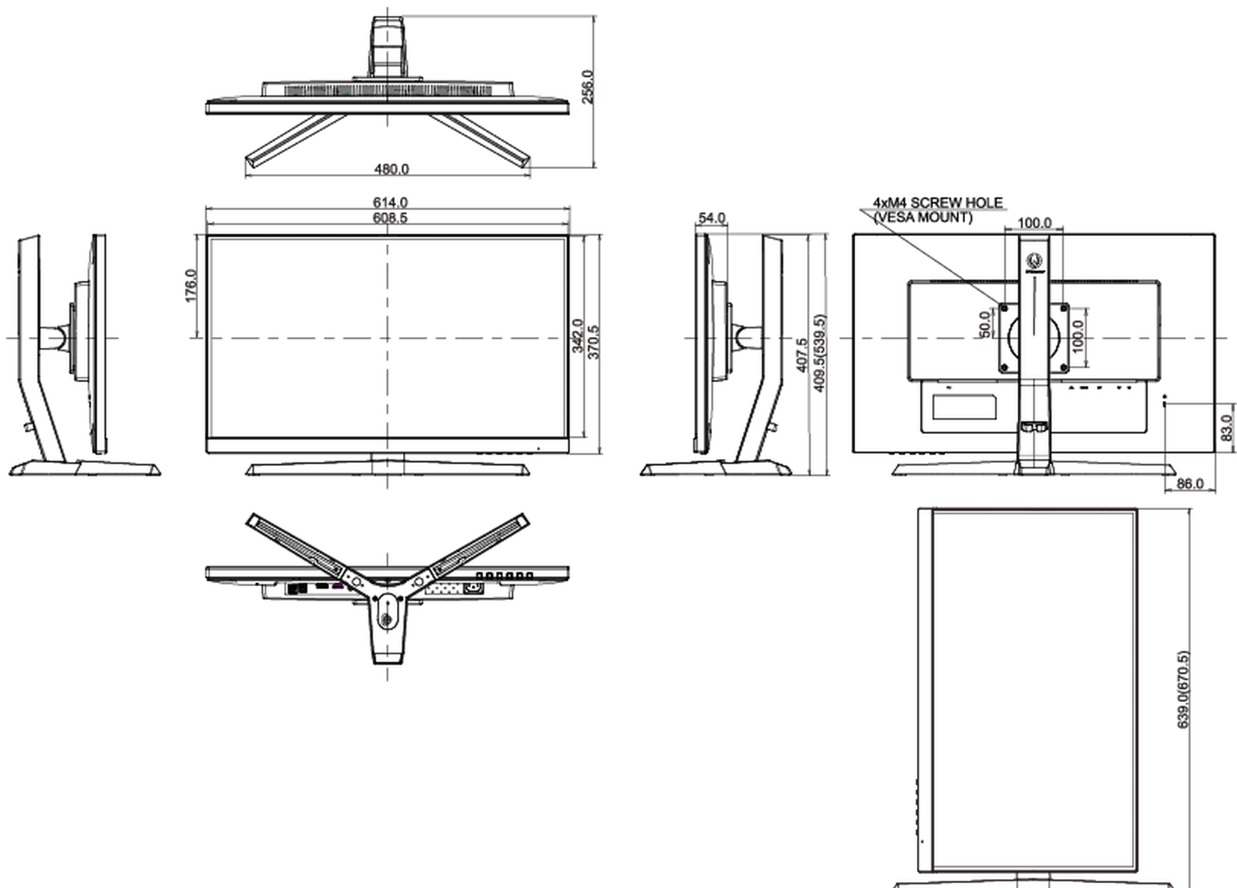

## 04 MECHANICAL

Display position adjustments	height, pivot (rotation), tilt
Height adjustment	130mm
Rotation (PIVOT function)	90°
Tilt angle	18° up; 3° down
VESA mounting	100 x 100mm
Cable management system	yes

## 08 DIMENSIONS / WEIGHT

Product dimensions W x H x D	614 x 409.5 (539.5) x 256mm
Box dimensions W x H x D	740 x 456 x 215mm
Weight (without box)	5.4kg
Weight (with box)	7.4kg
EAN code	4948570118328

*All trademarks and registered trademarks acknowledged. E & O E. Specification subject to change without notice. All LCD's comply with ISO-9241-307:2008 in connection with pixel defects.*