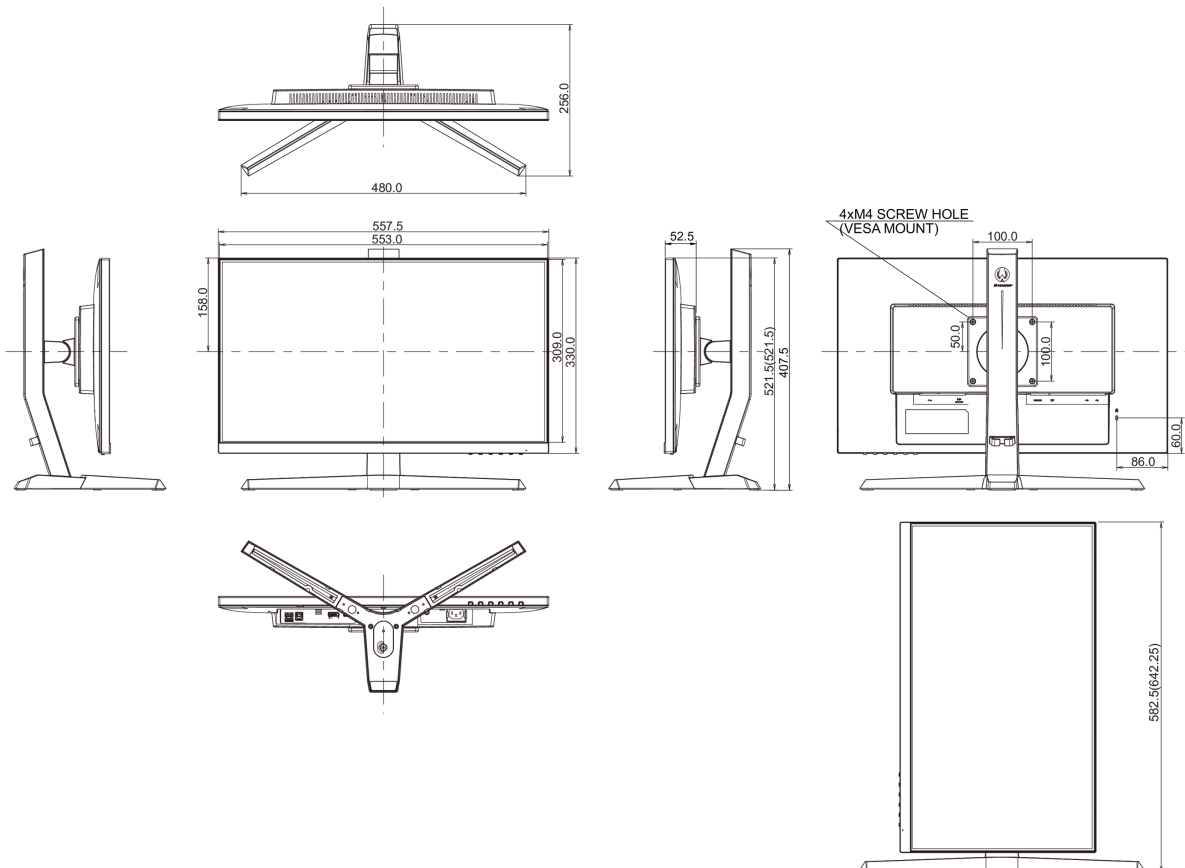

04 MECHANICAL

Display position adjustments	height, pivot (rotation), tilt
Height adjustment	130mm
Rotation (PIVOT function)	90°
Tilt angle	18° up; 3° down
VESA mounting	100 x 100mm
Cable management system	yes

Product dimensions W x H x D	557.5 x 391.5(521.5) x 256mm
Box dimensions W x H x D	711 x 420 x 214mm
Weight (without box)	4.5kg
Weight (with box)	6.5kg
EAN code	4948570118311

All trademarks and registered trademarks acknowledged. E & O E. Specification subject to change without notice. All LCD's comply with ISO-9241-307:2008 in connection with pixel defects.