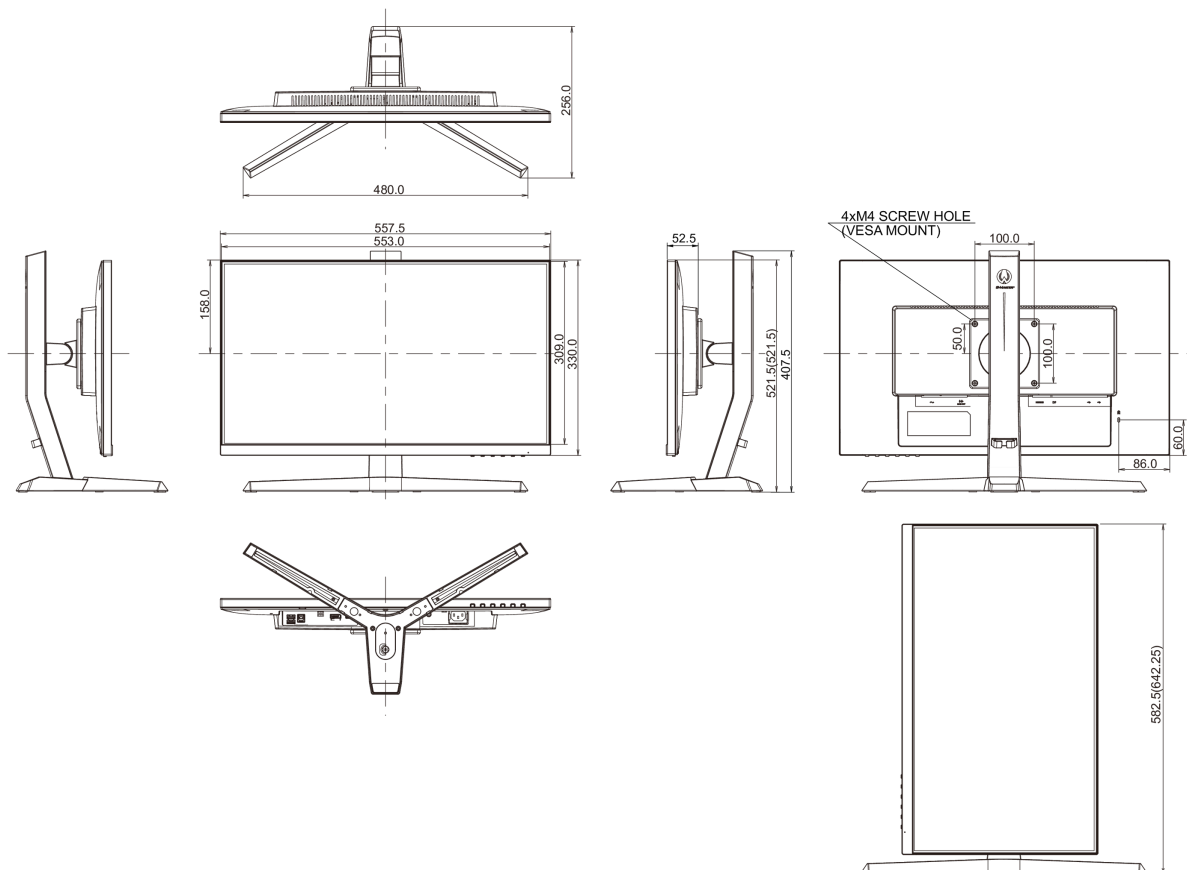

## 04 MECHANICAL

Display position adjustments	height, pivot (rotation), tilt
Height adjustment	130mm
Rotation (PIVOT function)	90°
Tilt angle	18° up; 3° down
VESA mounting	100 x 100mm
Cable management system	yes

## 08 DIMENSIONS / WEIGHT

Product dimensions W x H x D	557.5 x 391.5 (521.5) x 256mm
Box dimensions W x H x D	711 x 420 x 214mm
Weight (without box)	4.6kg
Weight (with box)	6.7kg
EAN code	4948570117796