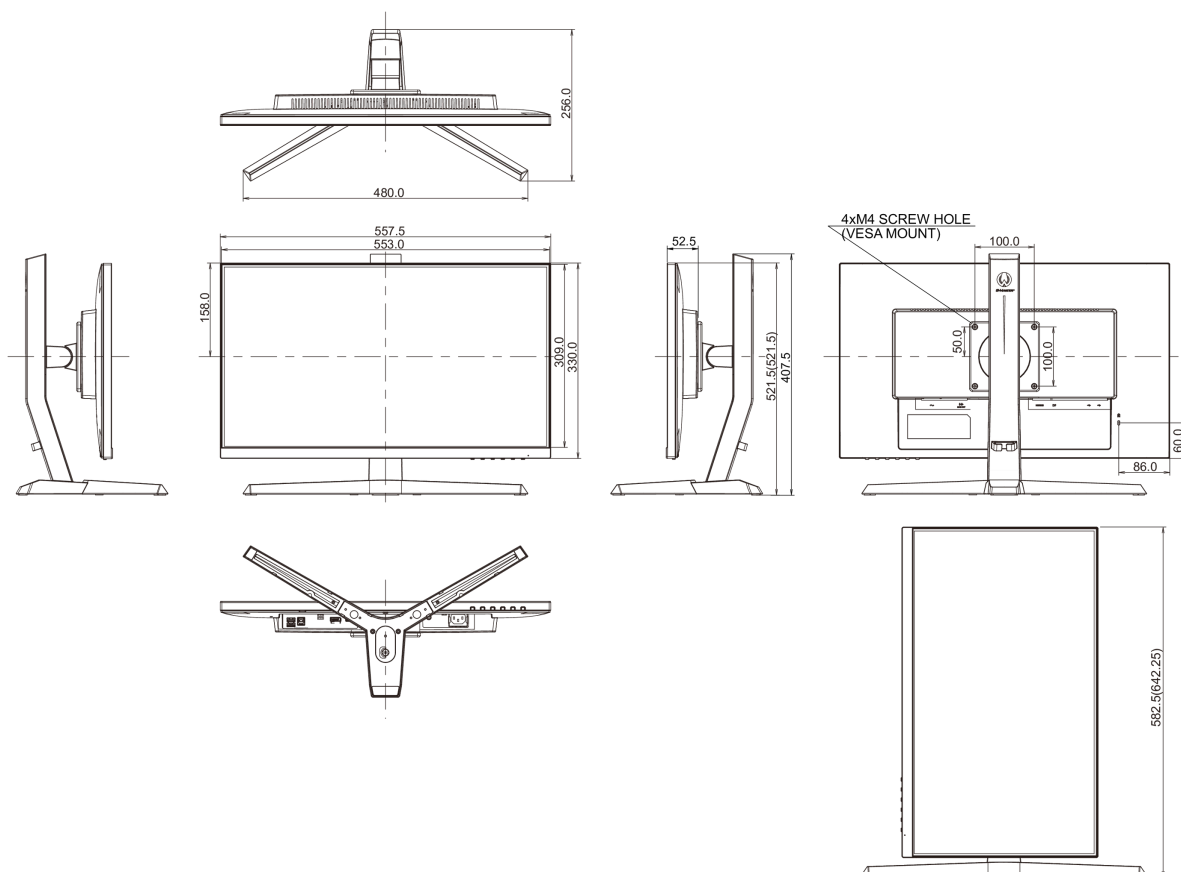

## 08 DIMENZIJE / TEŽINA

Dimenzije proizvoda Š x V x D 557.5 x 391.5 (521.5) x 256mm

Dimenzije kutije Š x V x D 711 x 420 x 214mm

Težina (bez kutije) 4.6kg

Težina (sa kutijom) 6.7kg

EAN kod 4948570117796

*All trademarks and registered trademarks acknowledged. E & O E. Specification subject to change without notice. All LCD's comply with ISO-9241-307:2008 in connection with pixel defects.*