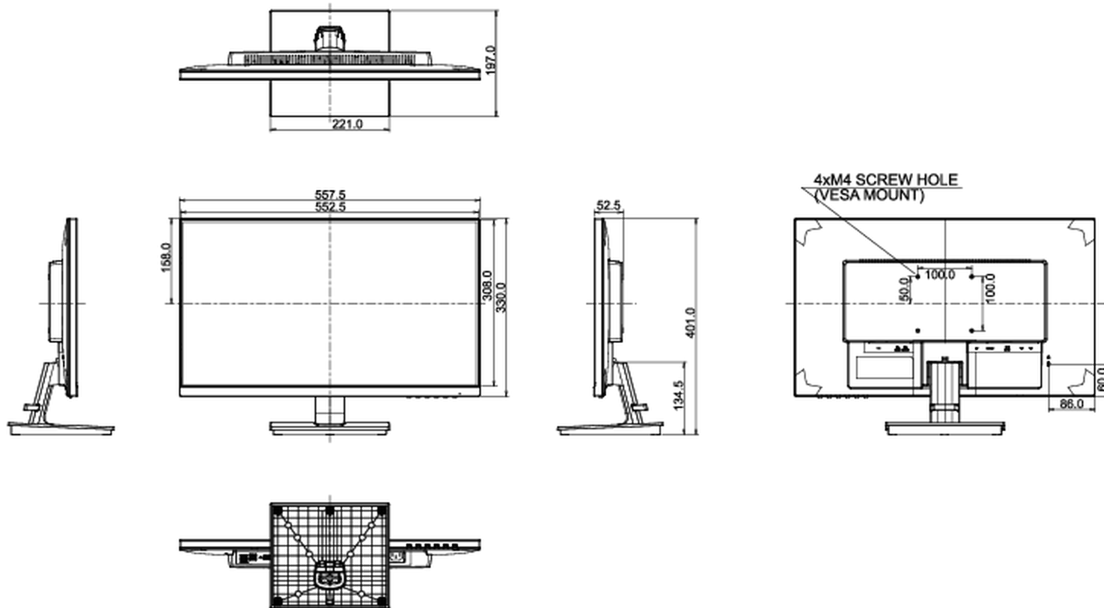

Klasa energetske efikasnosti (Regulation (EU) 2017/1369)

F

REACH SVHC

iznad 0.1%: Olova

08 DIMENZIJE / TEŽINA

Dimenzije proizvoda Š x V x D

557.5 x 401 x 197mm

Dimenzije kutije Š x V x D

632 x 414 x 145mm

Težina (bez kutije)

4.1kg

Težina (sa kutijom)

5.2kg

EAN kod

4948570118885

All trademarks and registered trademarks acknowledged. E & O E. Specification subject to change without notice. All LCD's comply with ISO-9241-307:2008 in connection with pixel defects.