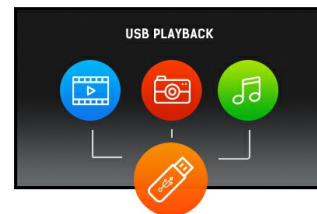

32" Full HD professional large format display

The ProLite LE3240S is a 32" Full HD, professional and fanless LED-backlit display. Incorporating the latest Commercial Grade VA panel technology, the display guarantees great viewing from all angles, high brightness and exceptional colour clarity. A wide range of video and audio inputs ensures compatibility with multiple platforms. ProLite LE3240S is prepared for easy installation using the VESA wall mount. This display will suit a massive range of applications including public signage, retail, exhibitions and conference centres, POS/POI, control rooms and production facilities.

VA matrix