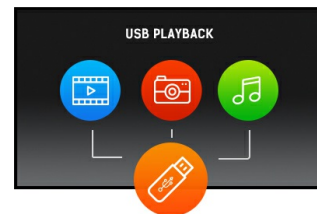

43" Full HD professional large format display with USB Media Playback

ProLite LE4340S is a 43" Full HD, professional and fan-less LED-backlit display. Incorporating the latest Commercial Grade VA panel technology, the display guarantees great viewing from all angles, high brightness and exceptional colour clarity. A wide range of video and audio inputs ensures compatibility with multiple platforms. The ProLite LE4340S is prepared for easy installation using the VESA wall mount. This display will suit a massive range of applications including public signage, retail, exhibitions and conference centres, POS/POI, control rooms and production facilities.

VA

VA panel technology offers higher contrast, darker blacks and much better viewing angles than standard TN technology. The screen will look good no matter what angle you look at it.

USB Playback

The monitor supports playback of presentations, video and almost any type of content stored on the USB device or internal memory.

03 FEATURES

| | |
|------------------------------|---------|
| Max. non-stop operating time | 16/7 |
| Media playback | yes |
| Housing (bezel) | plastic |

04 GENERAL

| | |
|-----------------|---|
| OSD languages | EN, DE, FR, ES, IT, RU, JP, CZ, NL, PL |
| Control buttons | Power, Mute, Input, +, -, Up, Down, Menu |
| User controls | picture (picture mode, reset, backlight, contrast, brightness, hue, colour, sharpness, advanced, format and edges), sound (sound mode, reset, bass, treble, Audio out, advanced), general settings (language, monitor ID, ECO mode, auto search, clock, scheduling, sleep timer, auto switch off, auto adjust, pixel shift, control settings, opening logo, factory settings), network settings (view network settings, network settings, static IP configuration, digital media renderer, wake on LAN, network name) |
| Plug&Play | DDC2B, Mac OSX |