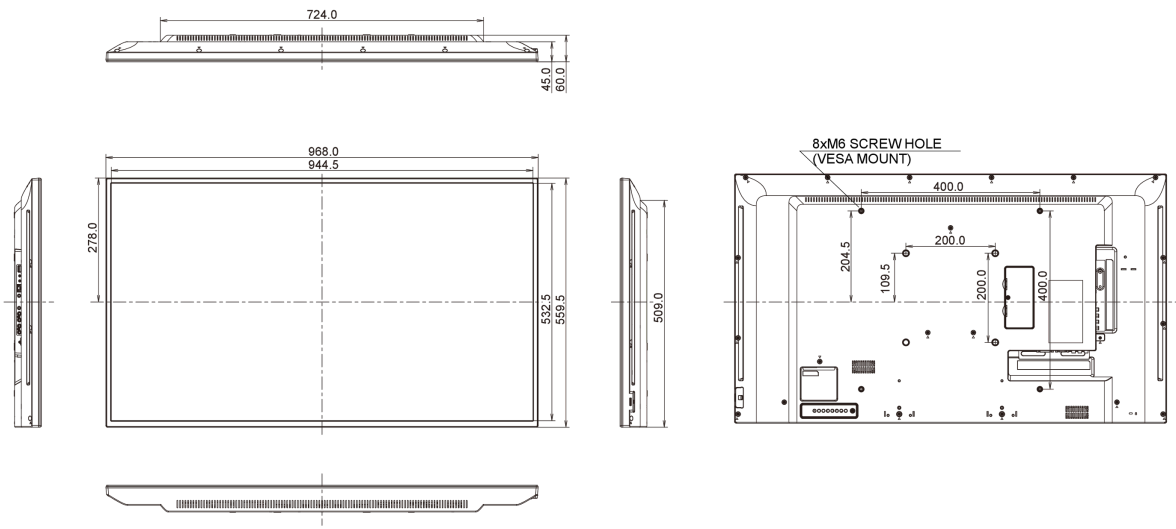

09 DIMENSIONS / WEIGHT

| | |
|------------------------------|--------------------|
| Product dimensions W x H x D | 968 x 559.5 x 61mm |
| Box dimensions W x H x D | 1070 x 696 x 159mm |
| Weight (without box) | 8.7kg |
| Weight (with box) | 10.75kg |
| EAN code | 4948570119493 |