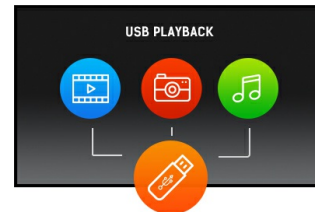

43" Full HD professional large format display with USB Media Playback

ProLite LE4340S is a 43" Full HD, professional and fan-less LED-backlit display. Incorporating the latest Commercial Grade VA panel technology, the display guarantees great viewing from all angles, high brightness and exceptional colour clarity. A wide range of video and audio inputs ensures compatibility with multiple platforms. ProLite LE4340S is prepared for easy installation using the VESA wall mount. This display will suit a massive range of applications including public signage, retail, exhibitions and conference centres, POS/POI, control rooms and production facilities.

VA matrix