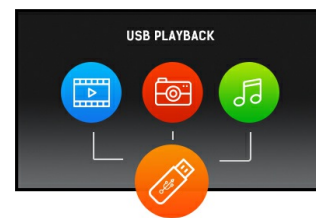

USB Playback

The monitor supports playback of presentations, video and almost any type of content stored on the USB device or internal memory.