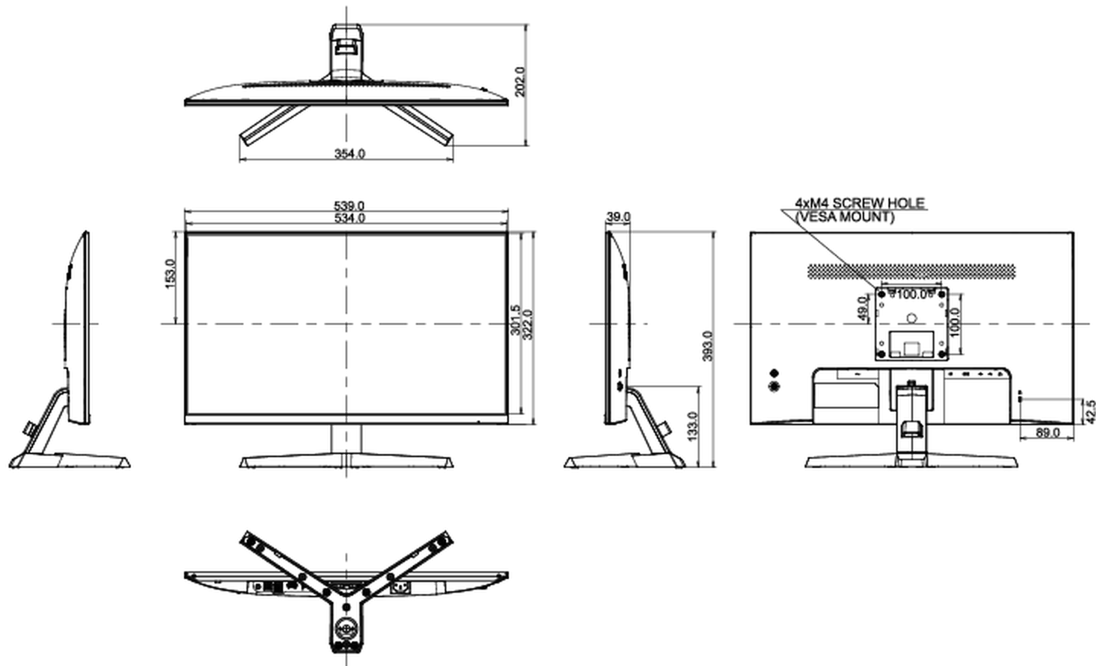

Other

quick start guide, safety guide

06 POWER MANAGEMENT

Power supply unit

internal

Power supply

AC AC - 100V, 240/V, 50Hz

Power usage

18W typical, 0.5W stand by, 0.3W off mode

07 SUSTAINABILITY

Regulations

CE, TÜV-Bauart, EAC, RoHS support, ErP, ENERGY STAR®, WEEE, REACH

Energy efficiency class (Regulation (EU) 2017/1369)

E

REACH SVHC

above 0.1%: Lead

08 DIMENSIONS / WEIGHT

Product dimensions W x H x D

539 x 393 x 202mm

Box dimensions W x H x D

606 x 400 x 137mm

Weight (without box)

3.7kg

Weight (with box)

5.1kg

EAN code

4948570119202

All trademarks and registered trademarks acknowledged. E & O E. Specification subject to change without notice. All LCD's comply with ISO-9241-307:2008 in connection with pixel defects.