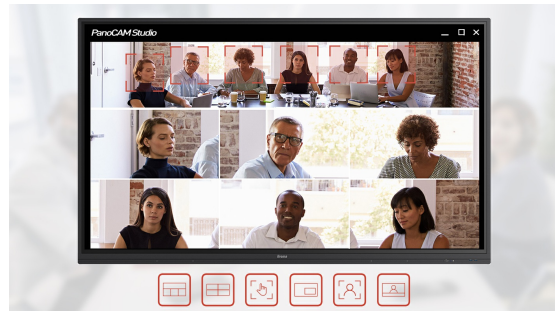

The auto tracking technology not only recognizes and zooms in on meeting participants, but it also follows the speakers as they move about the room. Compatible with all the leading conferencing software like Zoom, Skype, Microsoft Teams and others.

180° field of view

The field of view means the observable area one can see through the camera lens. It translates directly to how much of your meeting space will be visible to the participants joining remotely. A 180-degree FoV makes everybody at the table clearly visible, even those close to the camera or seated at the edges of the room.

Six predefined video layouts

Simply tap the top of the camera to switch between the different layout options. From one-way lecturing to multi-party brainstorming, this camera can cover it all.

Auto-framing

With intelligent face detection and voice localization, the camera tracks whoever is speaking and smoothly switches between presenters automatically adjusting to best fit participant location and quantity. It not only recognizes and zooms in on meeting participants, but also tracks speakers as they move about the room.