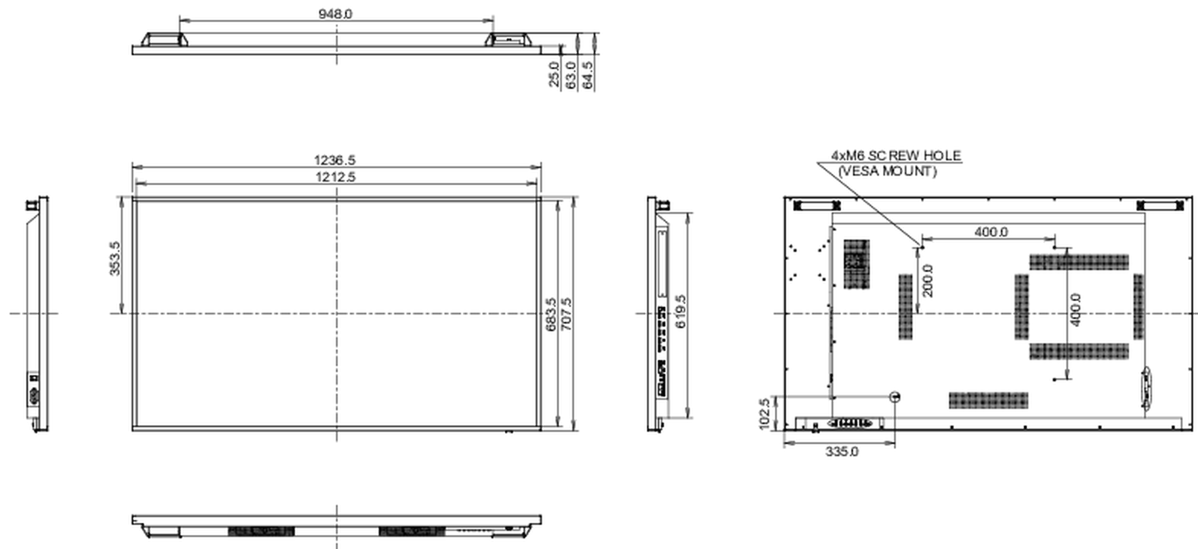

Dimenzije proizvoda Š x V x D

1236.5 x 707.5 x 64.5mm

Težina (bez kutije)

26kg

EAN kod

4948570118410

All trademarks and registered trademarks acknowledged. E & O E. Specification subject to change without notice. All LCD's comply with ISO-9241-307:2008 in connection with pixel defects.