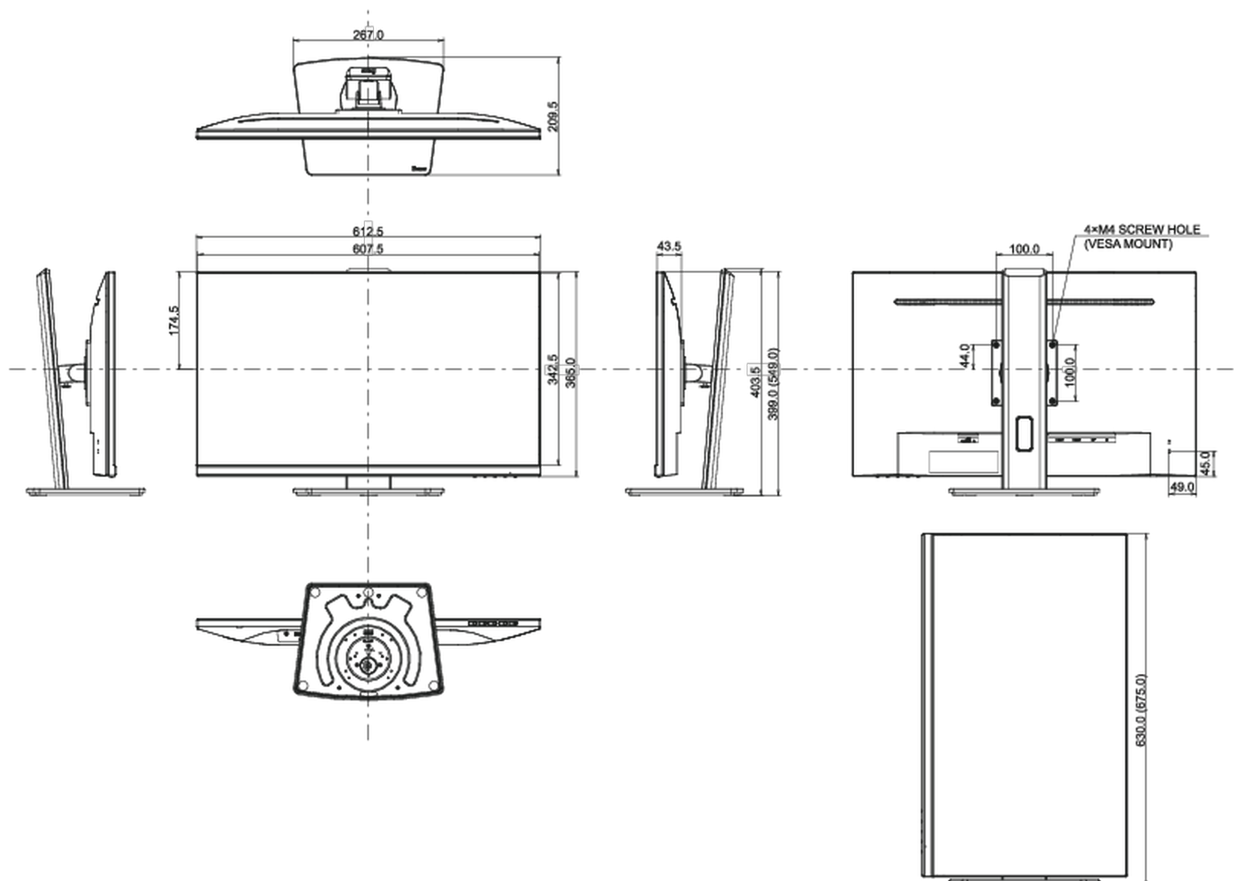

04 MECHANICAL

Display position adjustments	height, pivot (rotation), swivel, tilt
Height adjustment	150mm
Rotation (PIVOT function)	90°
Swivel stand	90°; 45° left; 45° right
Tilt angle	23° up; 5° down
VESA mounting	100 x 100mm
Cable management system	yes

05 ACCESSORIES INCLUDED

Cables	power, HDMI
Other	quick start guide, safety guide

06 POWER MANAGEMENT

Power supply unit	internal
Power supply	AC 100 - 240V, 50/60Hz
Power usage	25W typical, 0.5W stand by, 0.5W off mode

Product dimensions W x H x D	612.5 x 399 (549) x 209.5mm
Box dimensions W x H x D	688 x 435 x 155mm
Weight (without box)	6.2kg
Weight (with box)	7.7kg
EAN code	4948570118946

All trademarks and registered trademarks acknowledged. E & O E. Specification subject to change without notice. All LCD's comply with ISO-9241-307:2008 in connection with pixel defects.