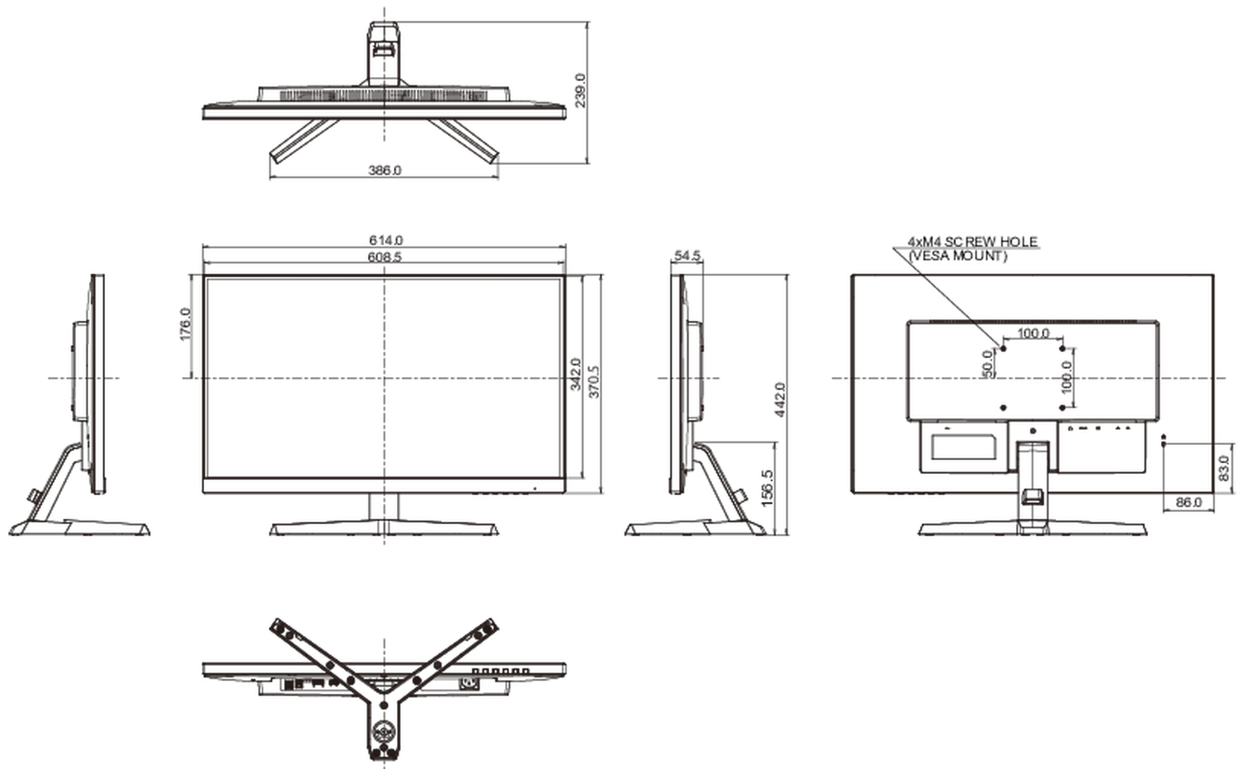

04 MECHANICAL

Display position adjustments	tilt
Tilt angle	21.5° up; 3.5° down
VESA mounting	100 x 100mm
Cable management system	yes

05 ACCESSORIES INCLUDED

Cables power, USB, HDMI, DP

Other quick start guide, safety guide

Energy efficiency class (Regulation (EU) 2017/1369)

E

REACH SVHC above 0.1%: Lead

08 DIMENSIONS / WEIGHT

Product dimensions W x H x D 614 x 442 x 239mm

Weight (without box) 4.4kg

EAN code 4948570121069

All trademarks and registered trademarks acknowledged. E & O E. Specification subject to change without notice. All LCD's comply with ISO-9241-307:2008 in connection with pixel defects.